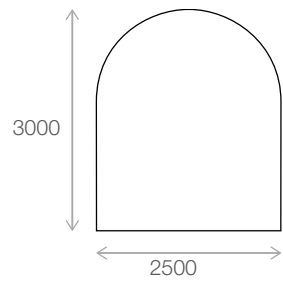

### Dimensions

### Specifications

- Made from 100% New Zealand Wool.
- 12mm raised cut pile detail (1).
- 10mm finished blended loop pile (2).
- 10mm finished cut pile.