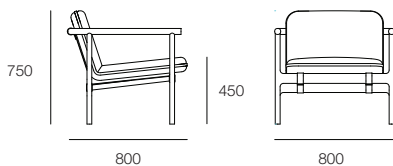

Hoshi Armchair

by Tom Skeehan

SKEEHAN

Hoshi Armchair

by Tom Skeehan

The Hoshi armchair by Tom Skeehan features an elegant, minimalist design inspired by Japanese influences.

Comprising a limed finish to the American Ash timber frame which features a tubular profile, Hoshi is defined by the natural leather belt strapping to the rear of the chair. Fabric or leather upholstery may be specified. Alternative stain options for the timber frame include Japanese Black or Walnut.