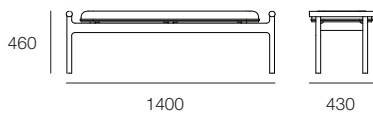

www.stylecraft.com.au
1300 306 960

Hoshi Bench

by Tom SkeeHAN

SKEEHAN

Hoshi Bench

by Tom Scheehan

The Hoshi bench seat is the companion piece to the lounge and armchair of the same name.

Featuring an elegant minimalist design, the frame comprises American Ash and is finished to natural with lime wash, Japanese Black or walnut. Fabric or leather upholstery may be specified to the seat.